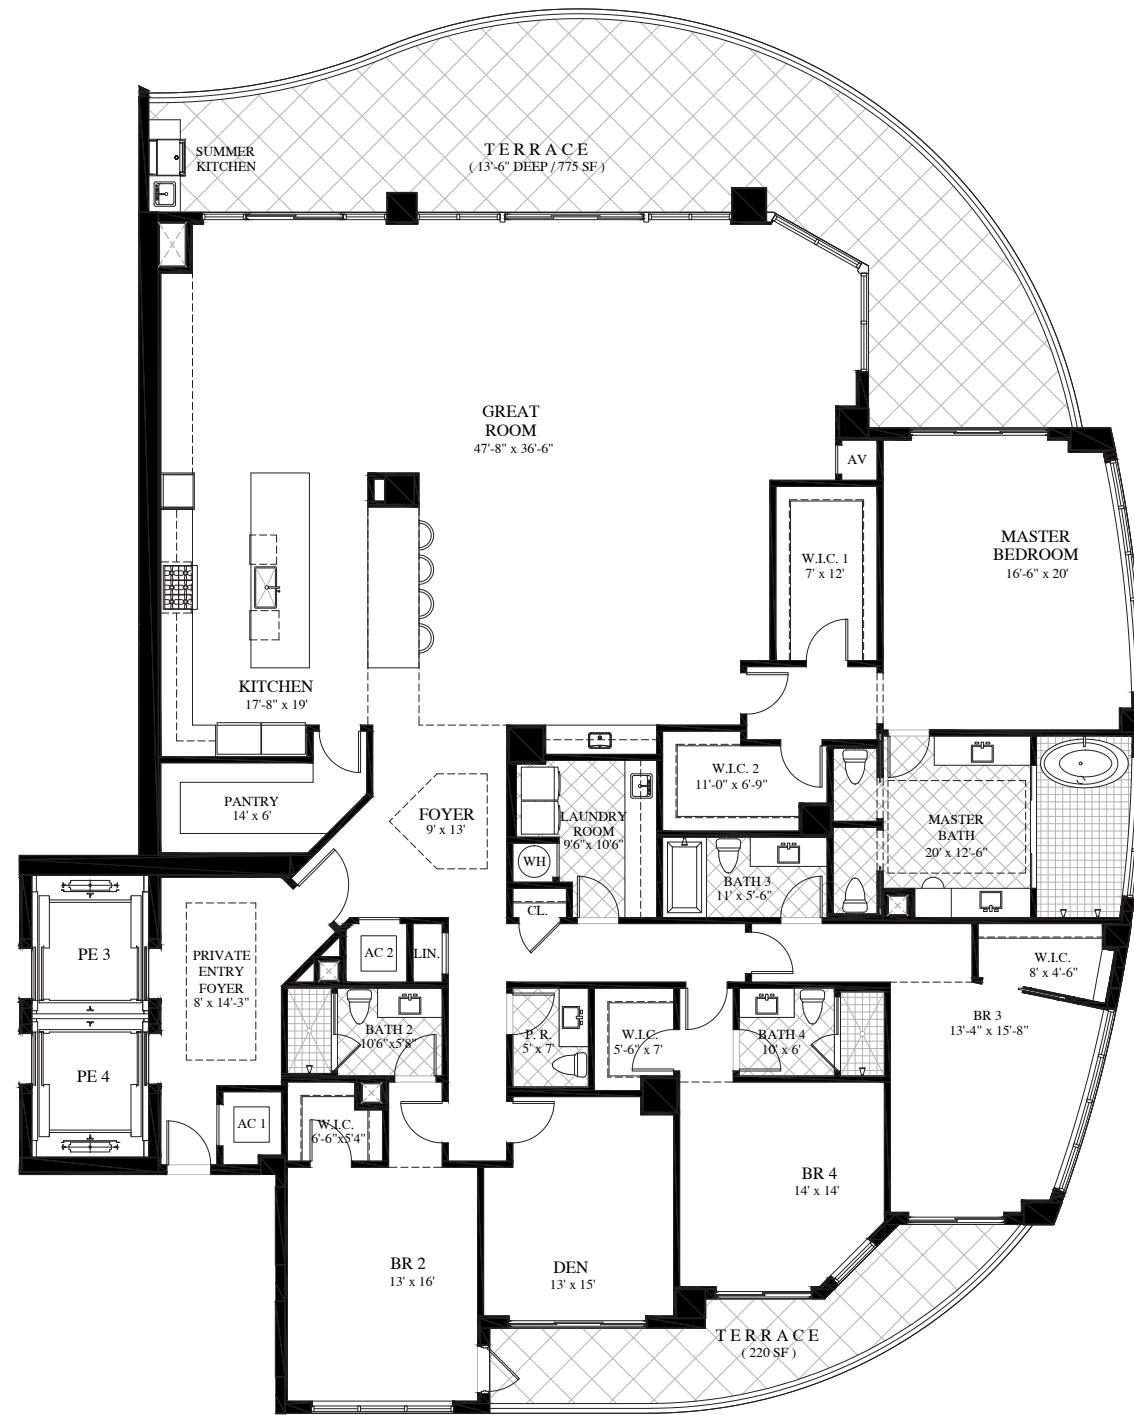

03 RESIDENCE

03 Residence

4 BR / 4.5 Bath + Den/BR 5
 Enclosed Area: 4645 SF
 Owner Storage: 75 SF
 Terrace Areas: 1005 SF
 Total Residence: 5725 SF