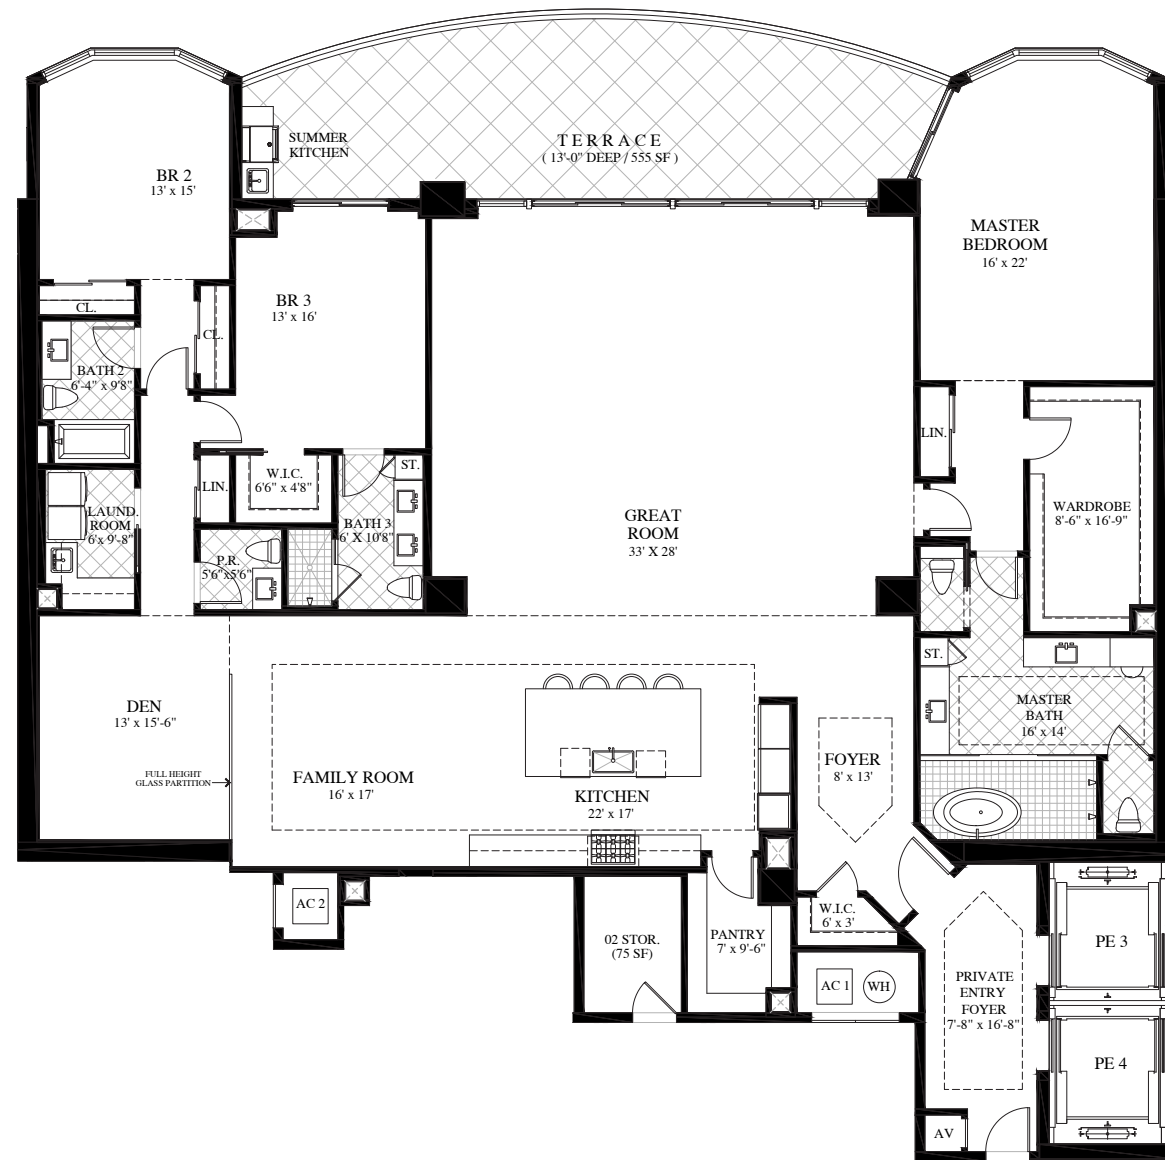

02 RESIDENCE

02 Residence

3 BR / 3.5 Bath + Den
 Enclosed Area: 4210 SF
 Owner Storage: 75 SF
 Terrace Areas: 540 SF
 Total Residence: 4825 SF