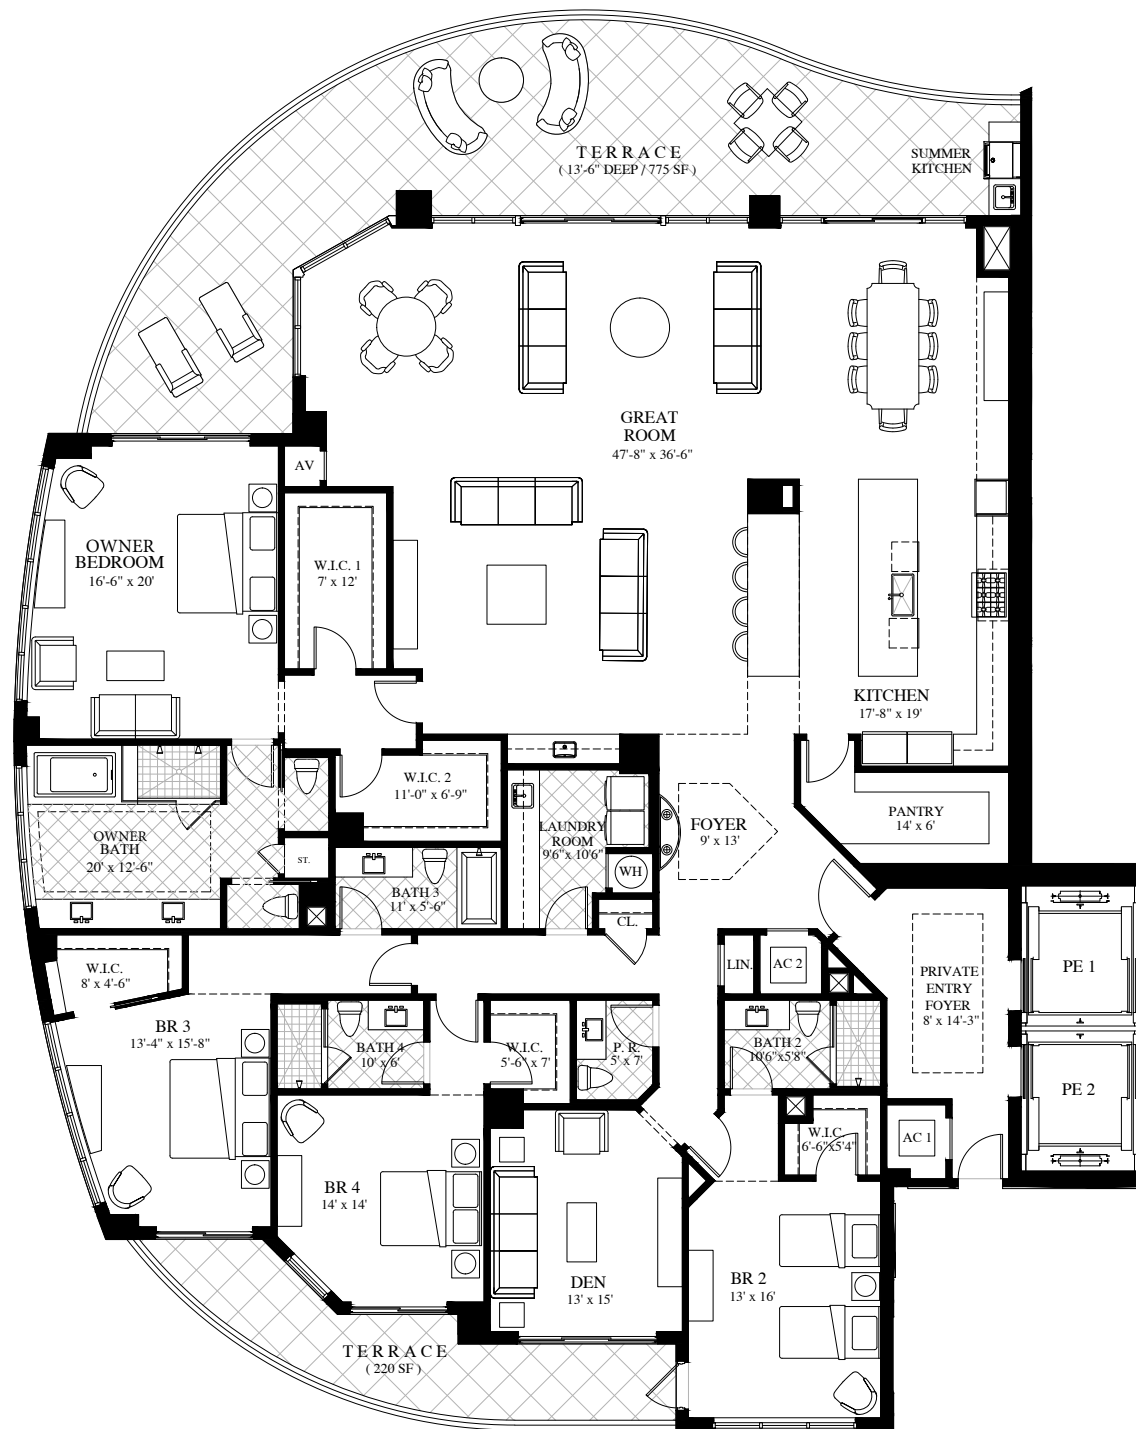

01 RESIDENCE WITH OWNER'S BATH OPTION

01 Residence

4 BR / 4.5 Bath + Den/BR 5
 Enclosed Area: 4645 SF
 Owner Storage: 80 SF
 Terrace Areas: 1005 SF
 Total Residence: 5730 SF

Bath Option 2