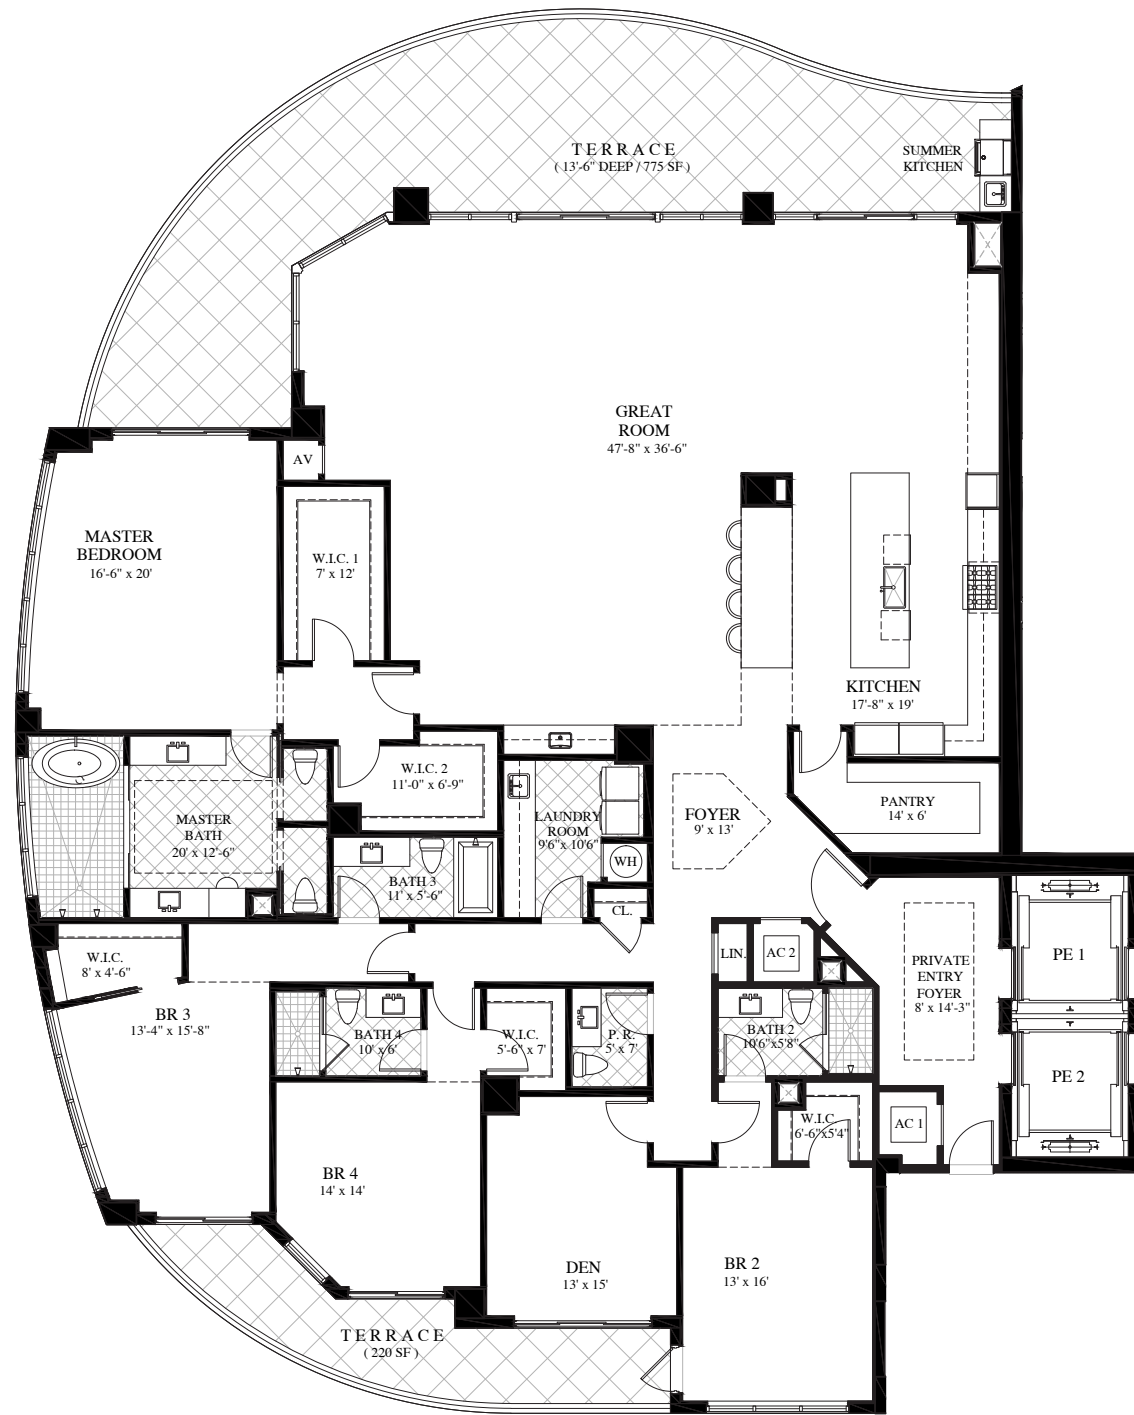

01 RESIDENCE

01 Residence

4 BR / 4.5 Bath + Den/BR 5
 Enclosed Area: 4645 SF
 Owner Storage: 80 SF
 Terrace Areas: 1005 SF
 Total Residence: 5730 SF