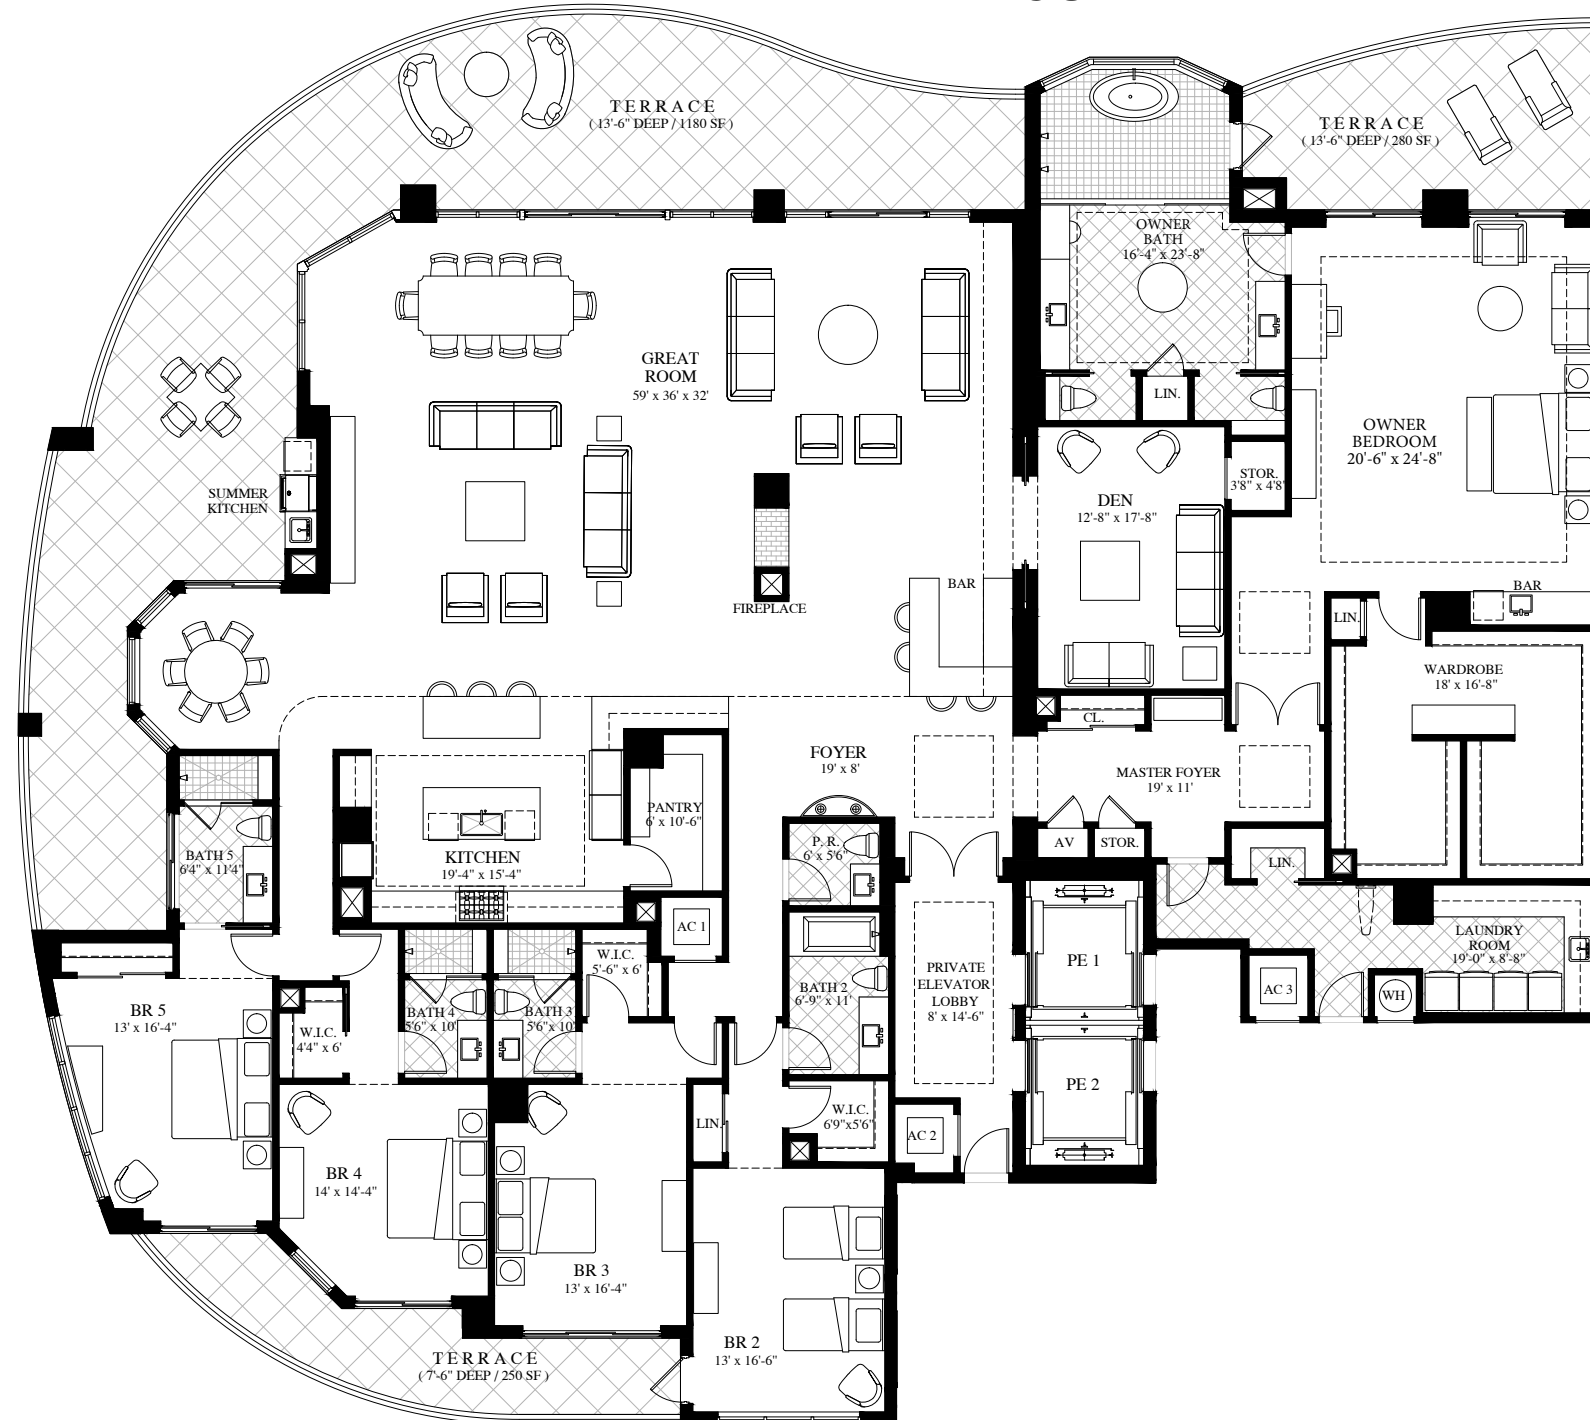

PENTHOUSE 01 RESIDENCE

GULF VIEW

Penthouse 01 Residence

5 BR / 5.5 Bath + Den
 Enclosed Area: 6400 SF
 Owner Storage: 70 SF
 Terrace Areas: 1685 SF
 Total Residence: 8155 SF